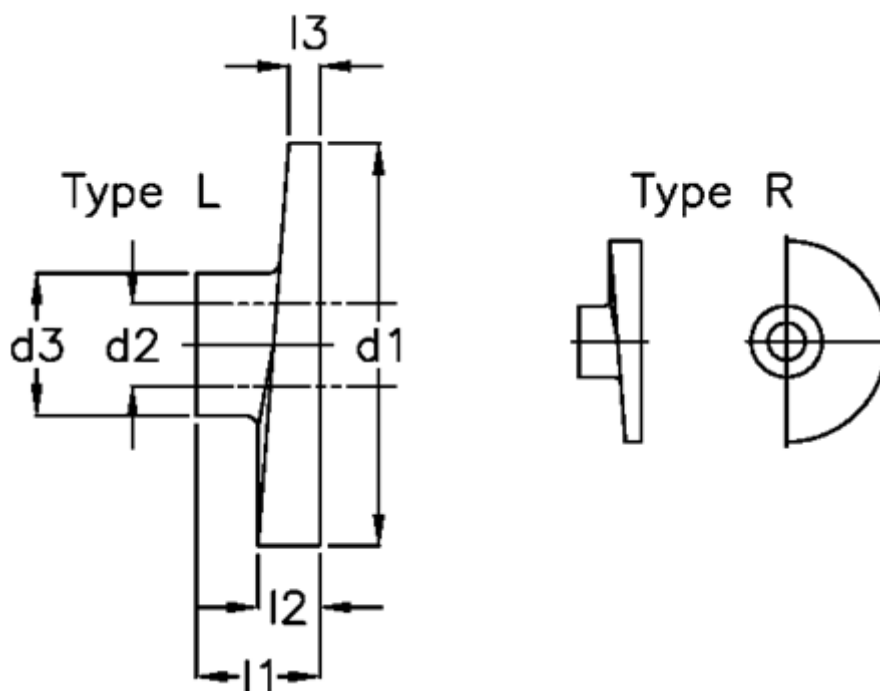

Article number: 20824268

Description: E+G Cam latch  
GN 218-SM-80-B16-L

## Measures

$d_1 = 80$   
 $d_2 = B16$   
 $d_3 = 27$   
 $l_1 = 24$   
 $l_2 = 12$   
 $l_3 = 6$